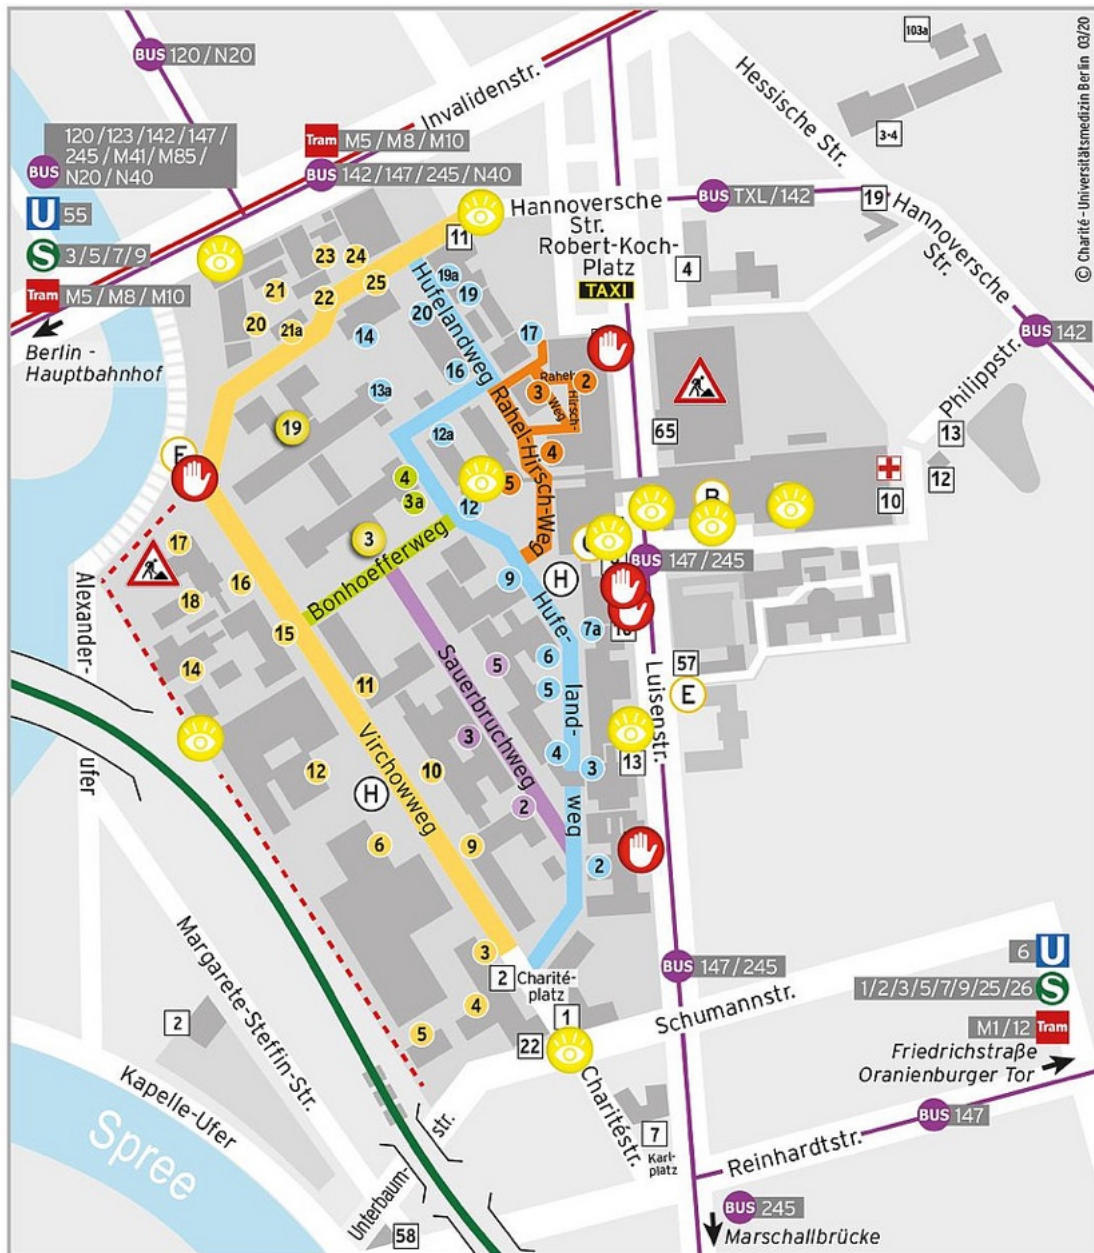

### MAIN TRAIN & BUS STATIONS

The public transport stations surrounding CCM are as follows:

Bus: 147 Bus route drops you right outside the campus, other close bus routes are 142 and 245.

Tram: M5, M8, and M10 all stop close to CCM, this will require a 2 minute walk to reach the campus.

Underground: The U5 from the Bundestag is the closest metro station, with a 9 minute walk to reach the campus. Followed by the U6 from the Naturkundemuseum, with a 10 minute walk to reach the campus.

Overground: S1, S2, S25, S26 from Oranienburger str. S-bahn station, with an 18 minute walk.

Map of CCM

Zugang/Zufahrt

-  geschlossen
-  Standposten/Sicherheitsdienst
-  Bauzaun